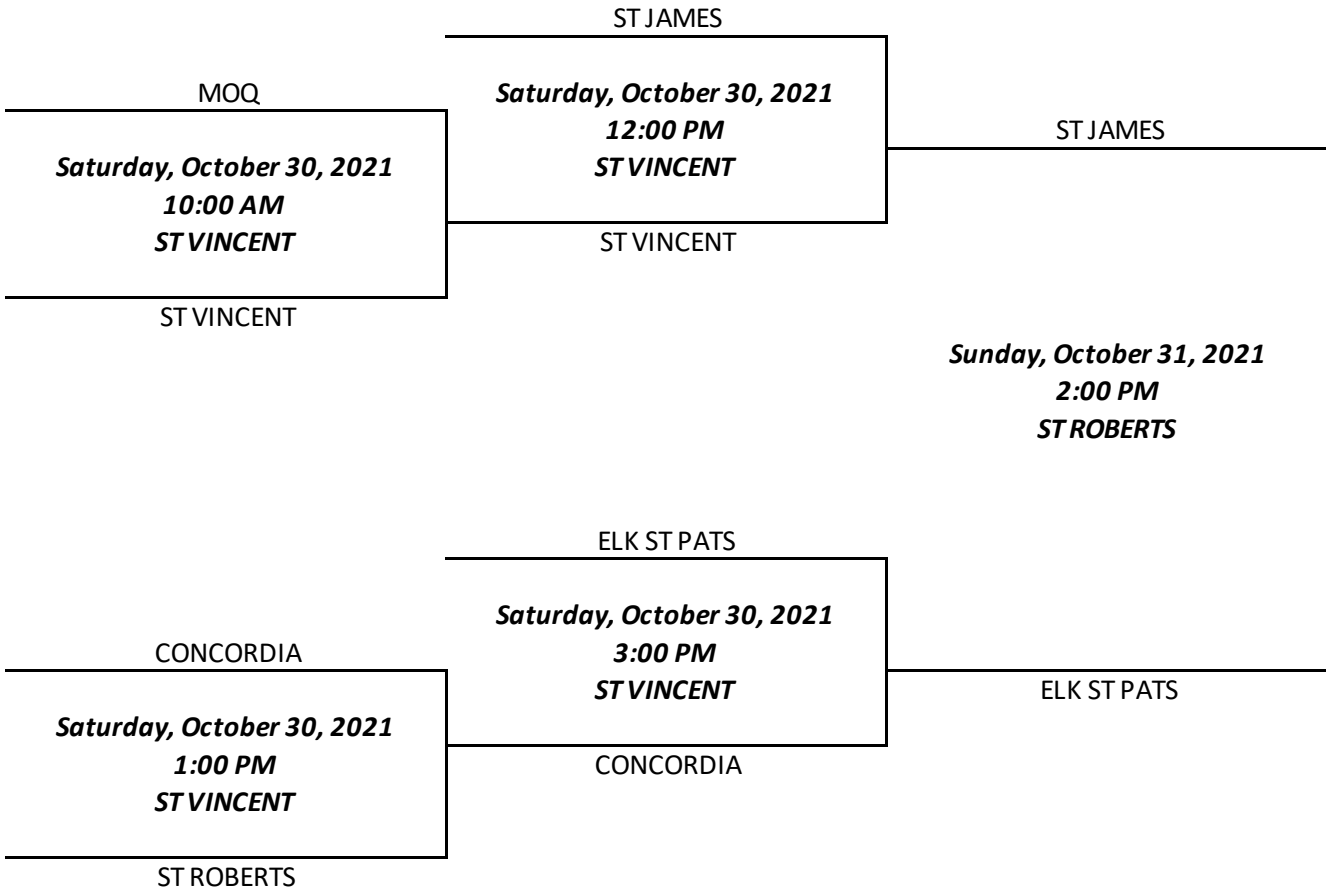

PAL Tourney Bracket

Division: 7AA

PAL Tourney Bracket

ELK ST PATS

Champion