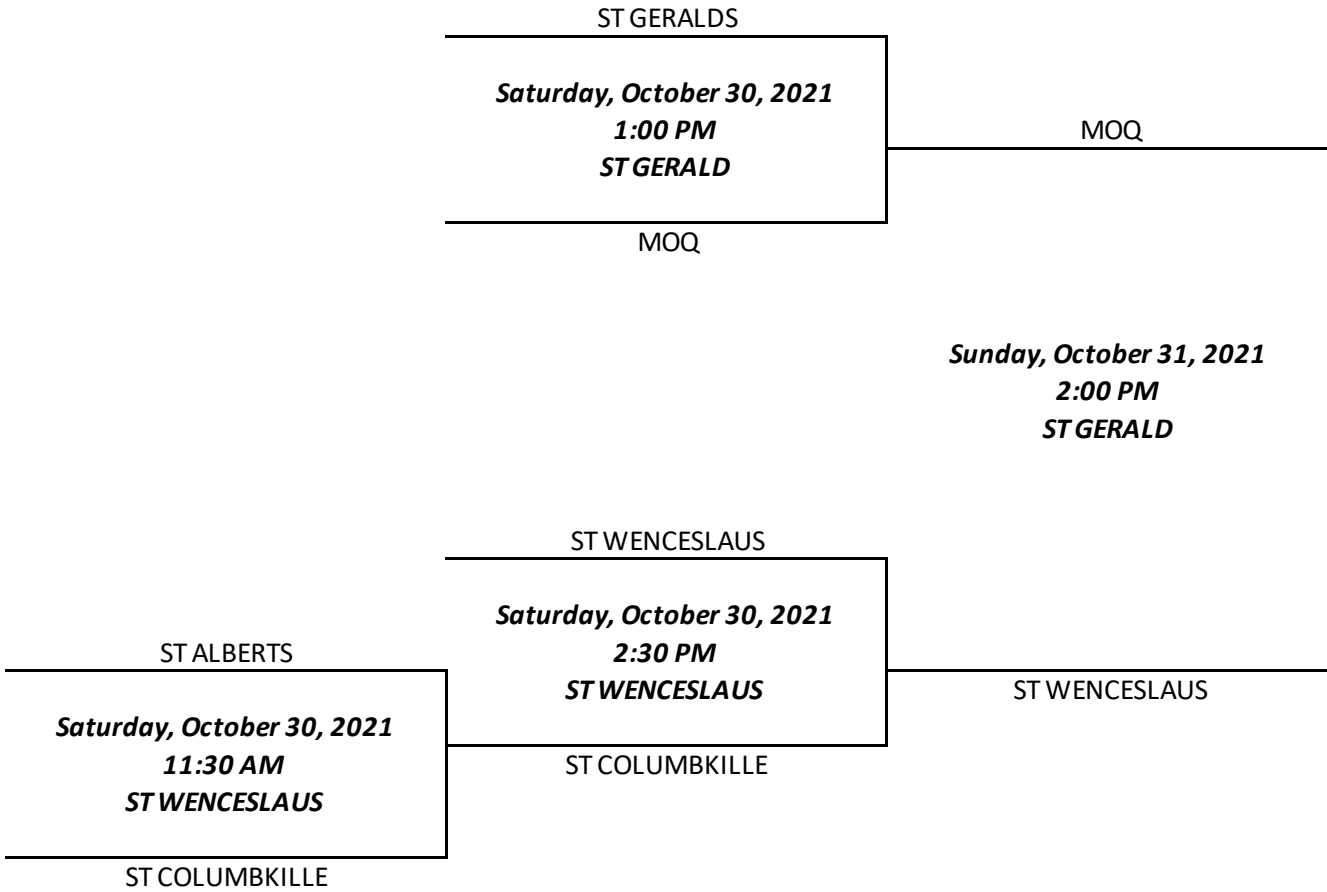

PAL Tourney Bracket

Division: 7AAA

PAL Tourney Bracket

ST WENCESLAUS

Champion