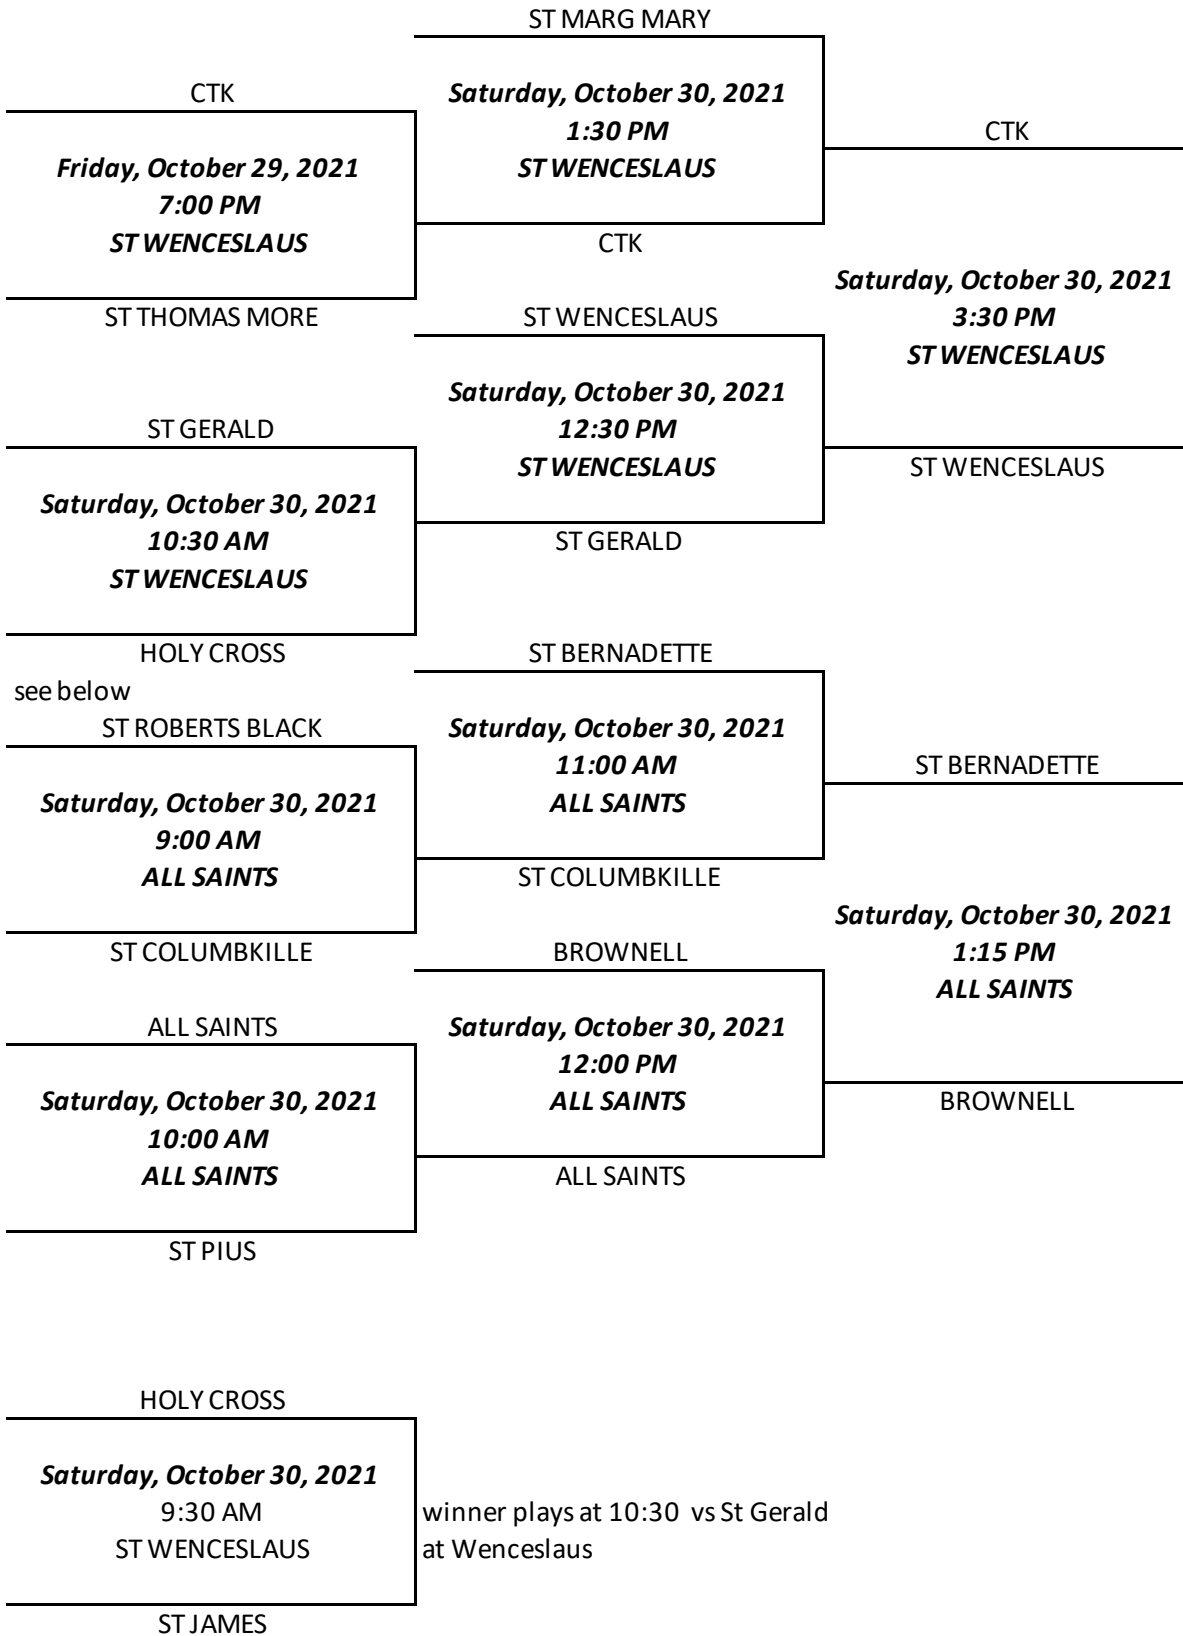

PAL Tourney Bracket

Division: 8A

PAL Tourney Bracket